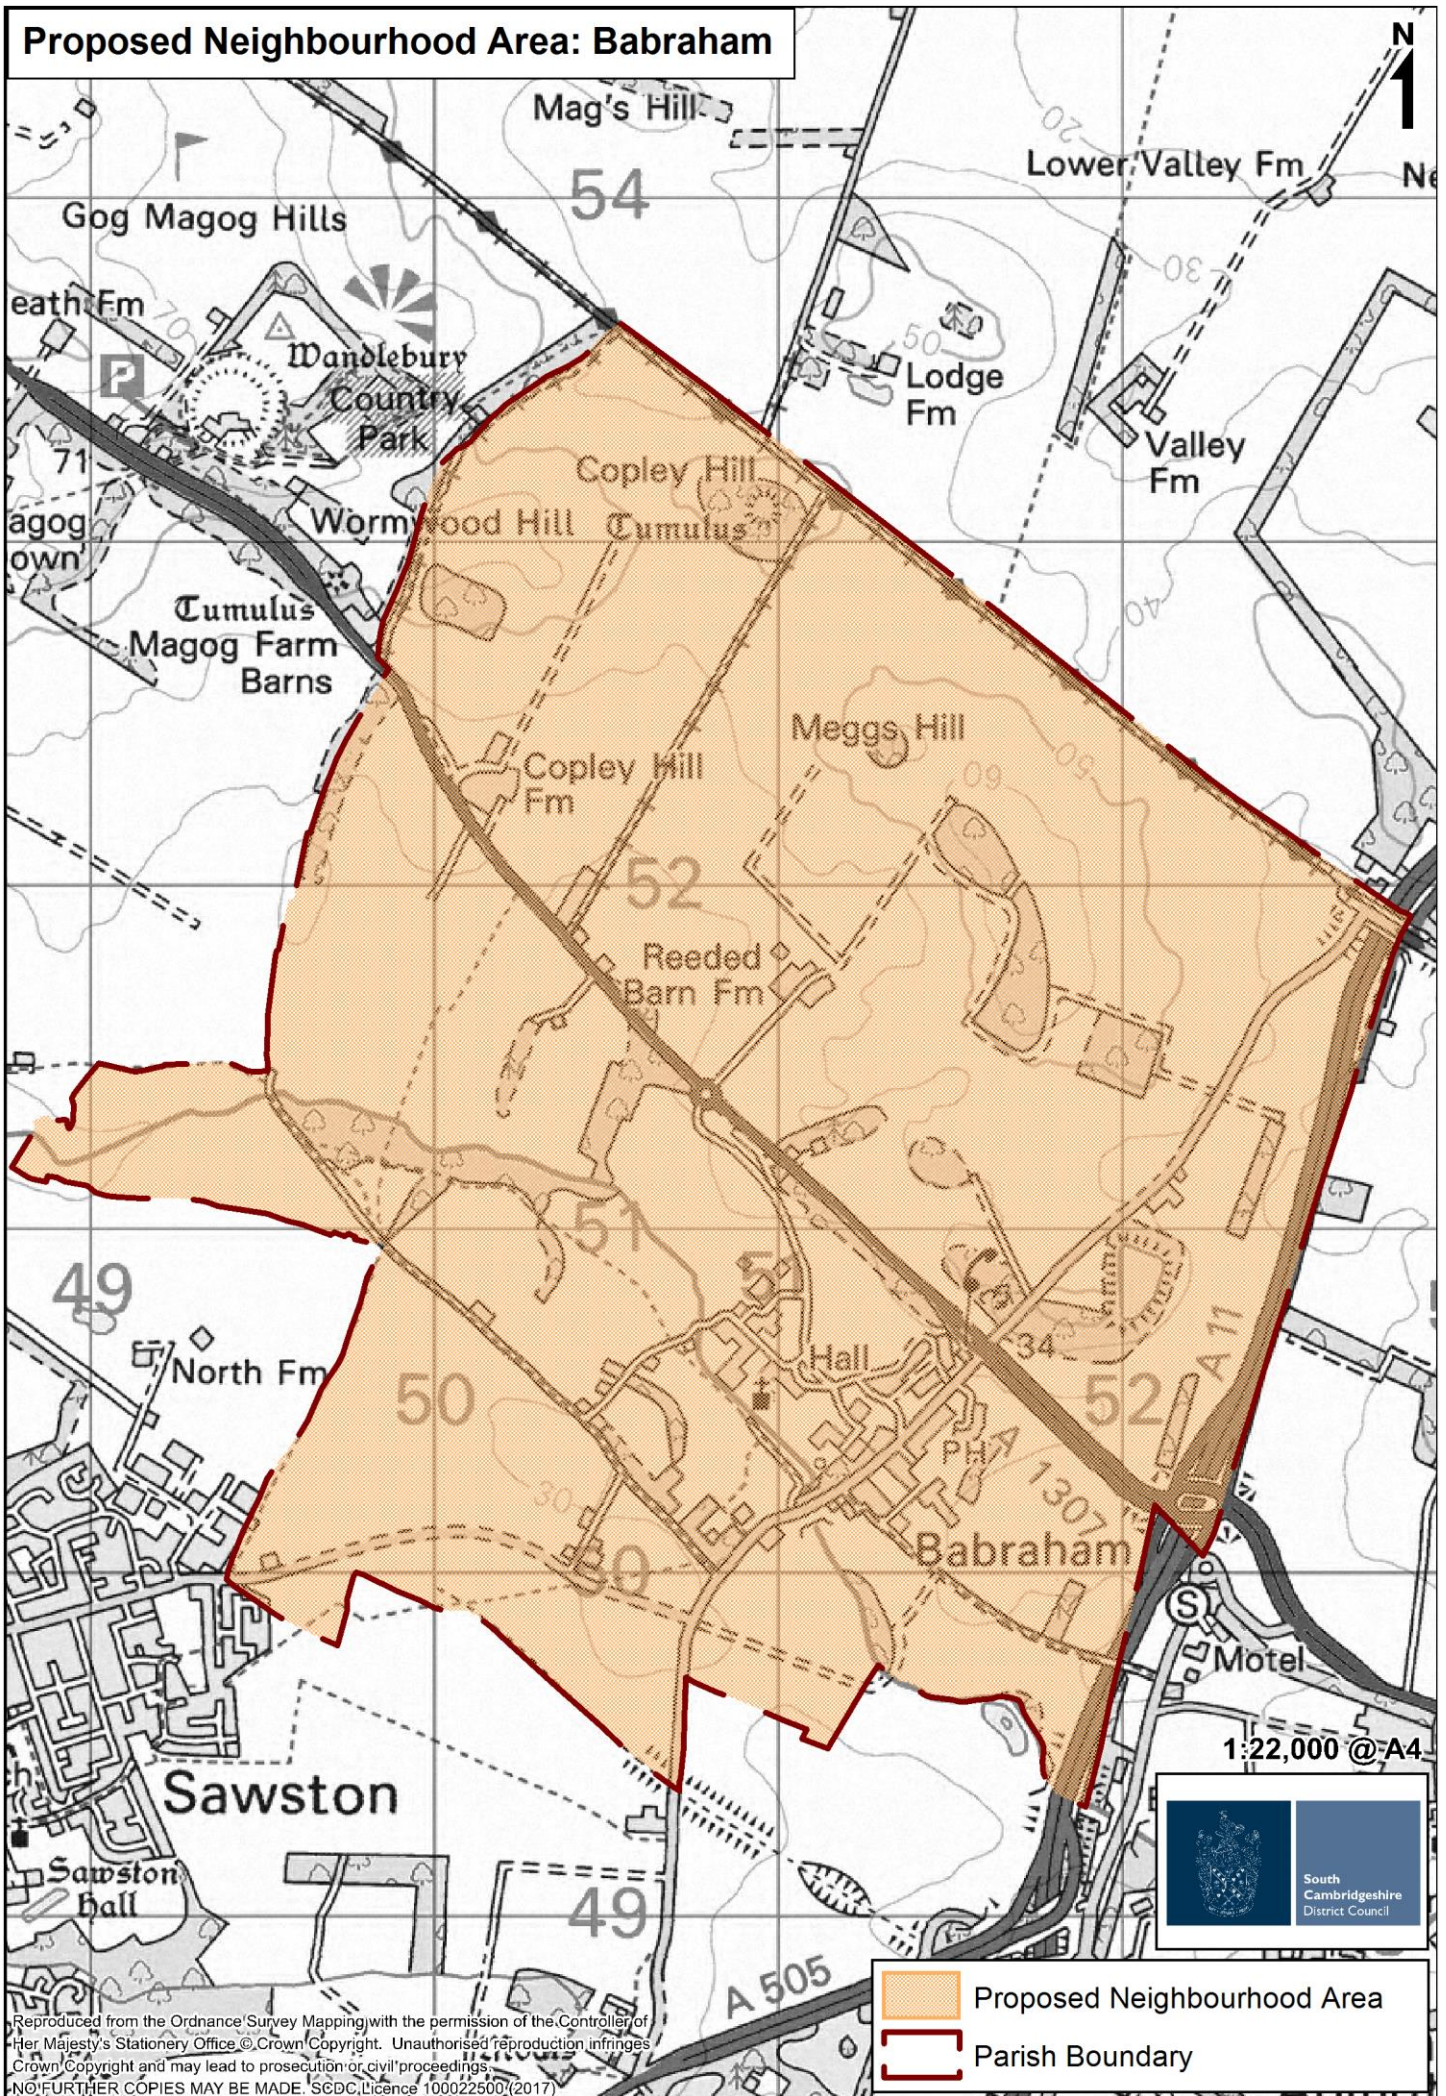

Proposed Neighbourhood Area: Babraham

Reproduced from the Ordnance Survey Mapping with the permission of the Controller of Her Majesty's Stationery Office © Crown Copyright. Unauthorised reproduction infringes Crown Copyright and may lead to prosecution or civil proceedings.
NO FURTHER COPIES MAY BE MADE. SCDC, Licence 100022500 (2017)

-  Proposed Neighbourhood Area
-  Parish Boundary